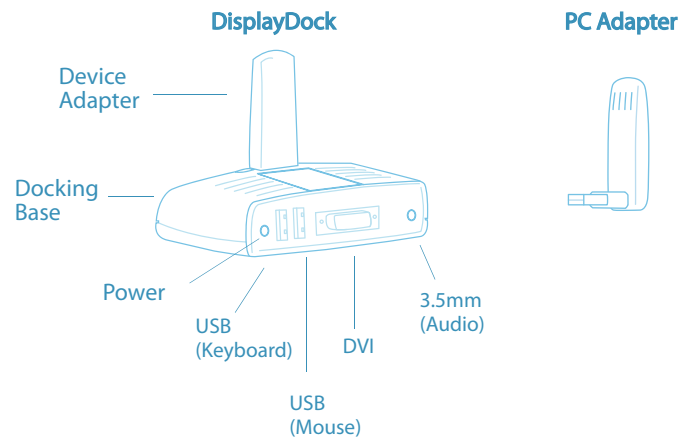

## What is Included

- Wireless USB PC Adapter
- Wireless USB Device Adapter (plugs into Docking Base)
- Docking Base with DVI connector, 3.5mm audio jack (Stereo), and two USB connectors
- DVI to VGA Adapter
- Power Supply Unit
- Quick Start Guide
- CD with software, drivers and user manual

## Overview

The Easy Dock allows users to wirelessly connect their notebook/PC to their desktop environment, consisting of a monitor, speakers, keyboard and mouse, without having to use any cables.

The set includes a PC Adapter and a pre-paired DisplayDock (comprised of a Device Adapter and a Docking Base), enabling a quick, hassle-free setup and immediate operation.

The Easy Dock provides full room coverage, making it ideal for using with a large screen and listening to music from the laptop, without cable length limitations. Plug and play functionality provides users with the freedom of walking away with the notebook PC and immediately getting connected when re-entering the room.

## Wireless USB Easy Dock - Docking Station for PC and Mac